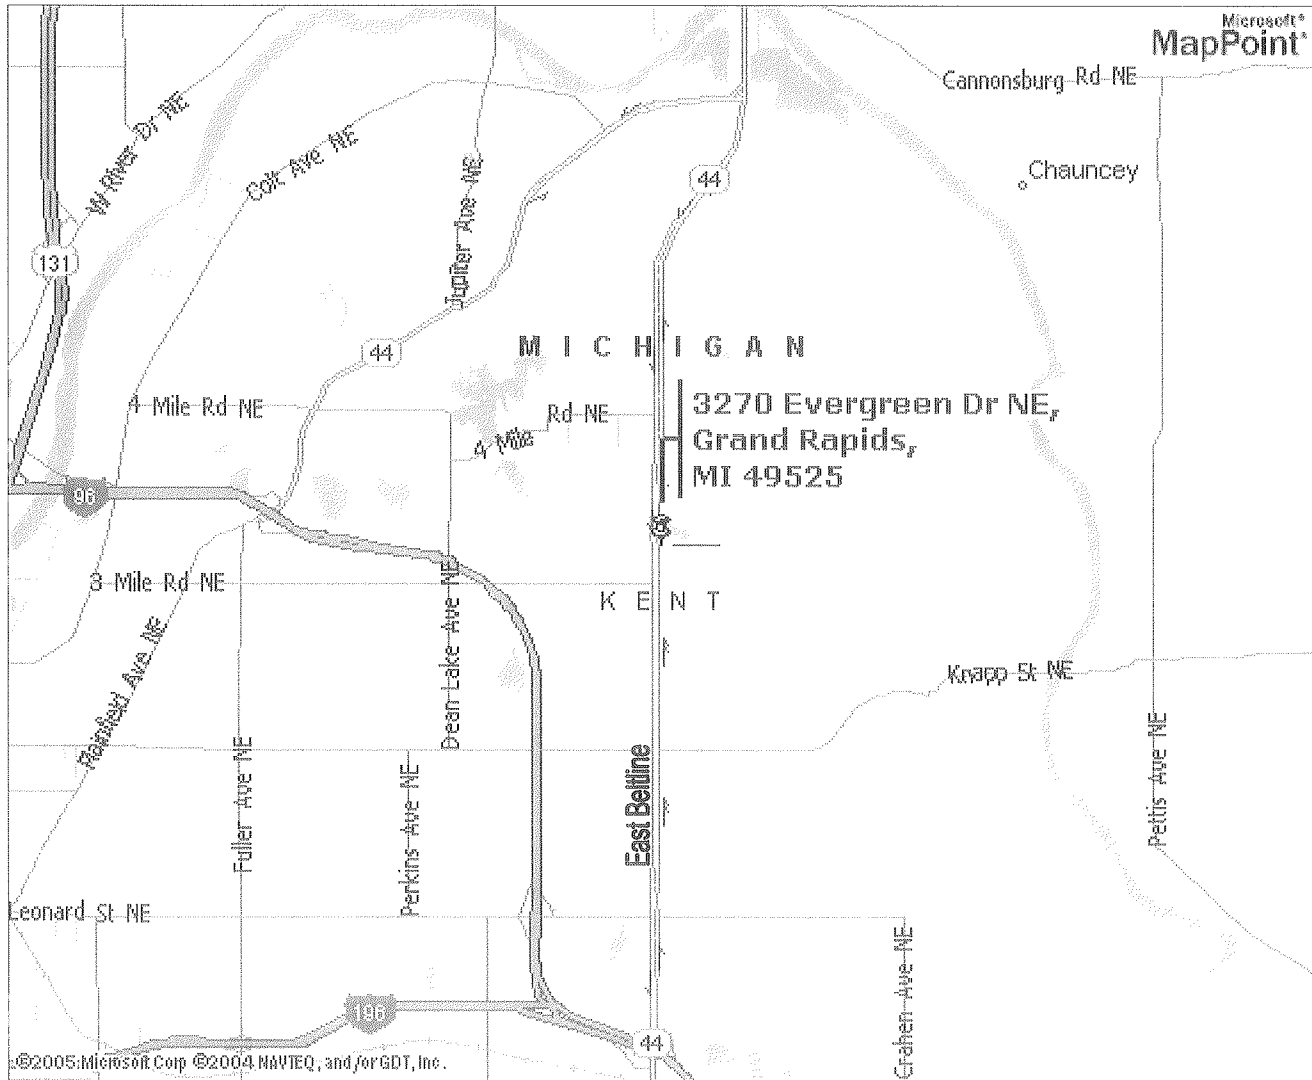

UFCW 951
3270 Evergreen Drive
Grand Rapids, MI 49525

Take Highway 96 to the East Beltline Exit.
Go North on the East Beltline.
Turn right on Evergreen Drive.
Our office is the third drive on the right.