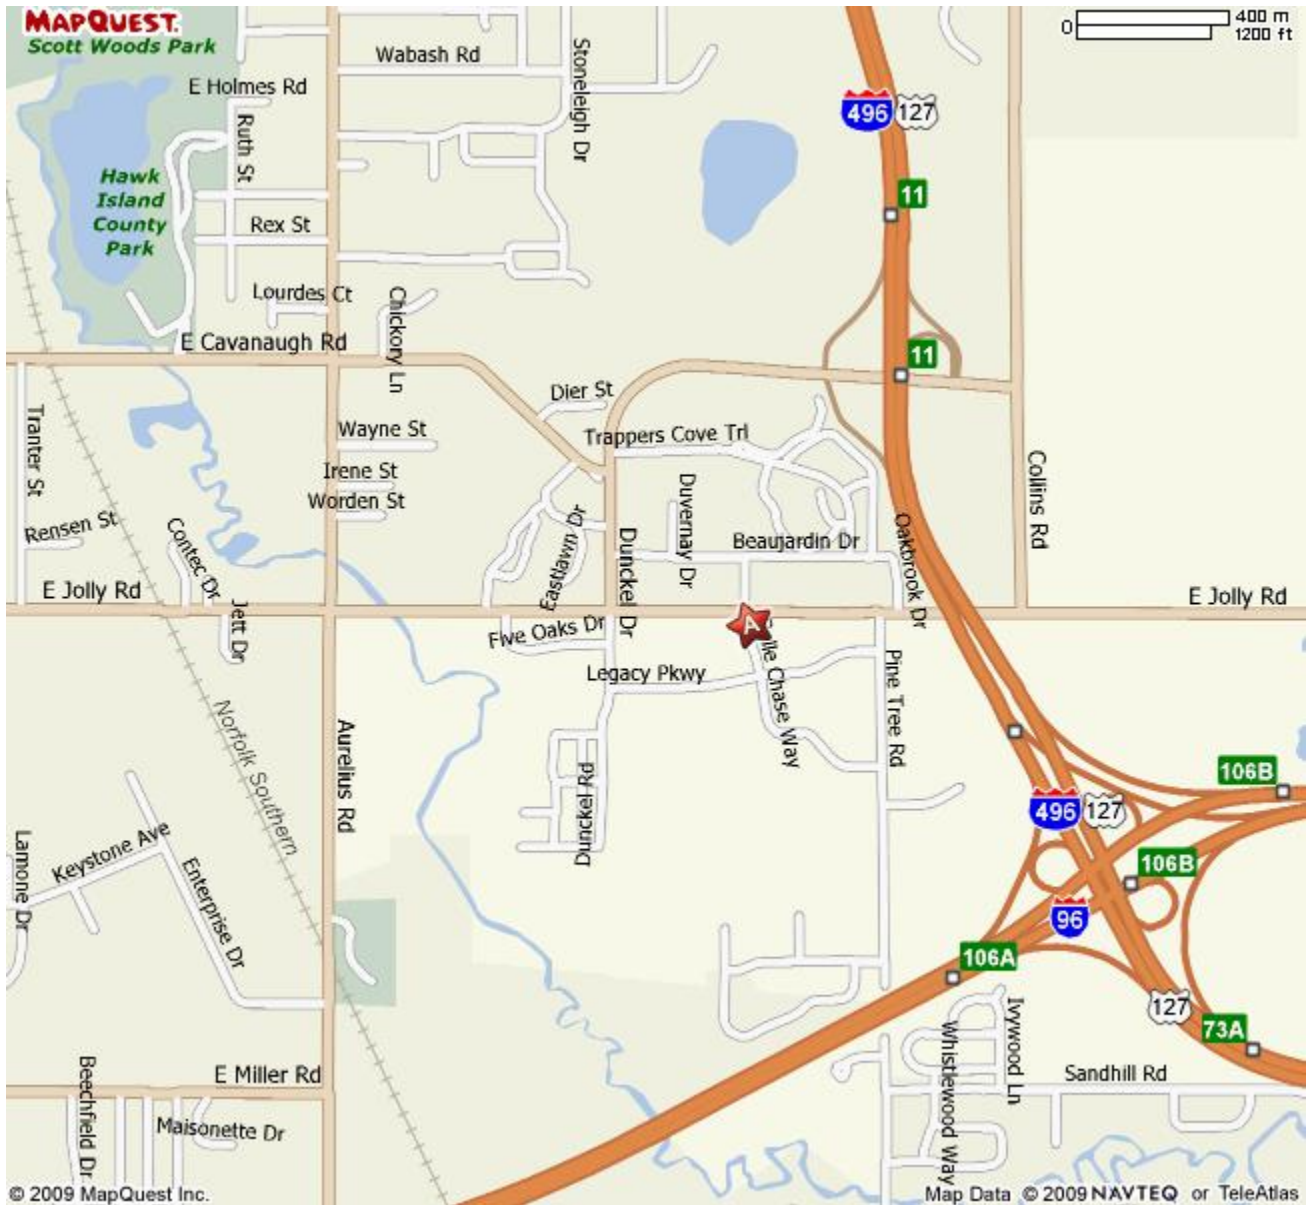

# MAPQUEST.

UFCW 951 Lansing Office  
Satellite Office\*  
3490 Belle Chase Way, Lansing, MI 48911-4253

\* Office is not staffed daily